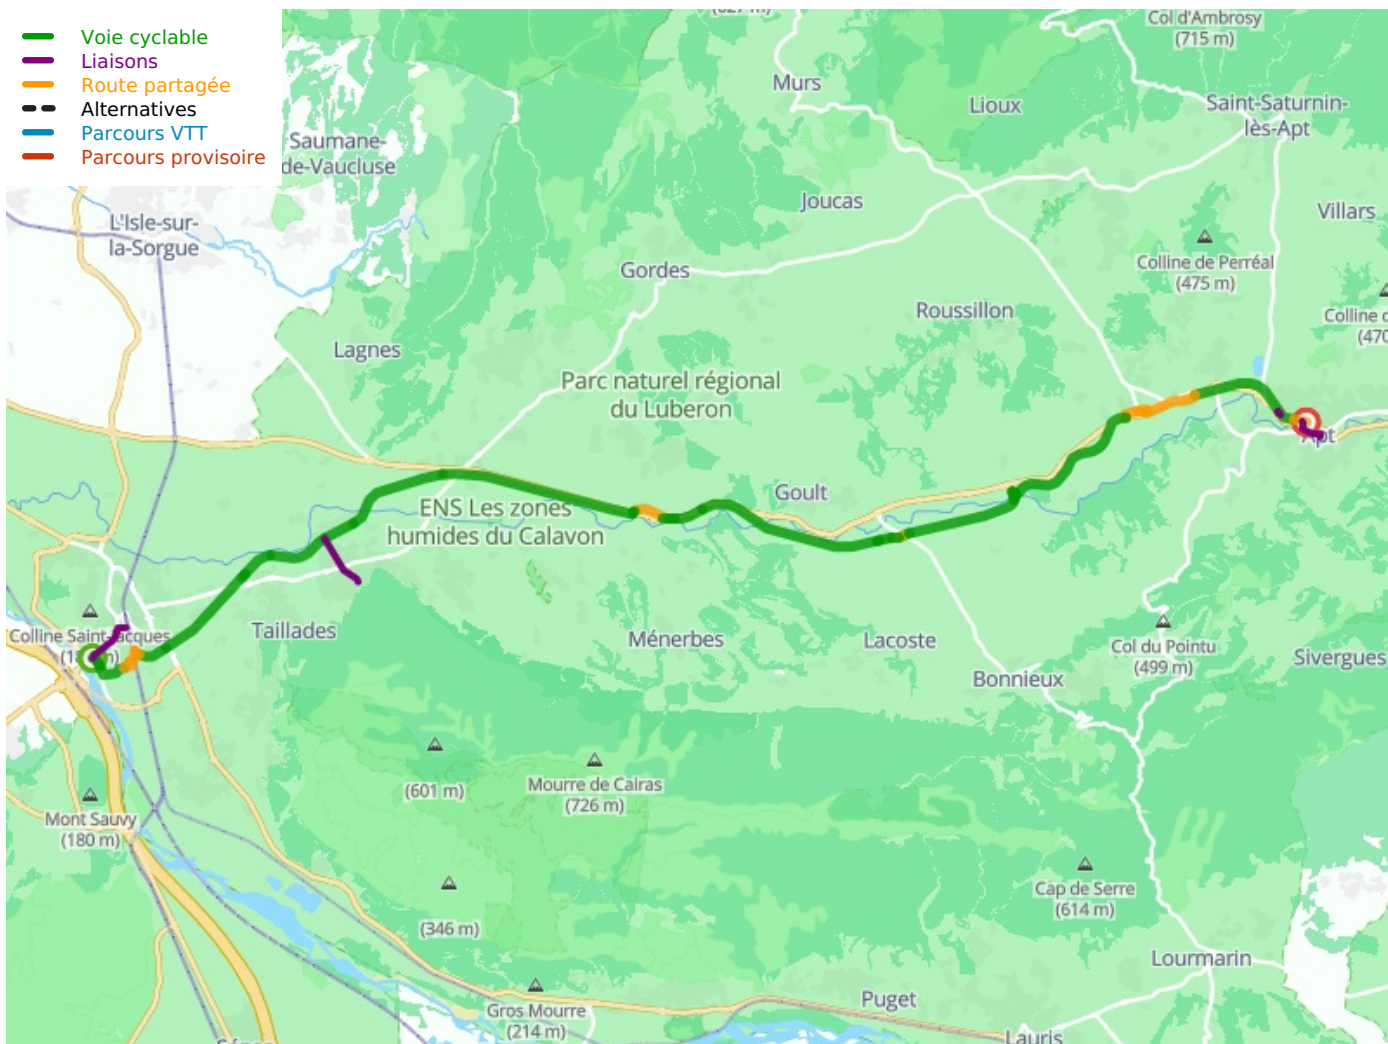

- Voie cyclable
- Liaisons
- Route partagée
- - - Alternatives
- Parcours VTT
- Parcours provisoire