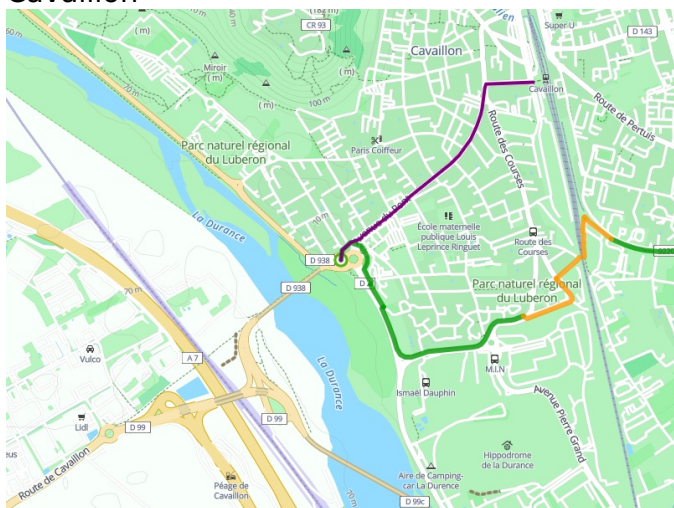

### Links

Places to turn off the greenway for outdoor leisure zones and stops with facilities are well signposted.

[Le Luberon à Vélo](#) routes are very well signposted.

### SNCF train station

Cavaillon station

[Consult the timetables](#)

- Voie cyclable
- Liaisons
- Route partagée
- - - Alternatives
- Parcours VTT
- Parcours provisoire

**Départ  
Cavaillon**

**Arrivée  
Apt**