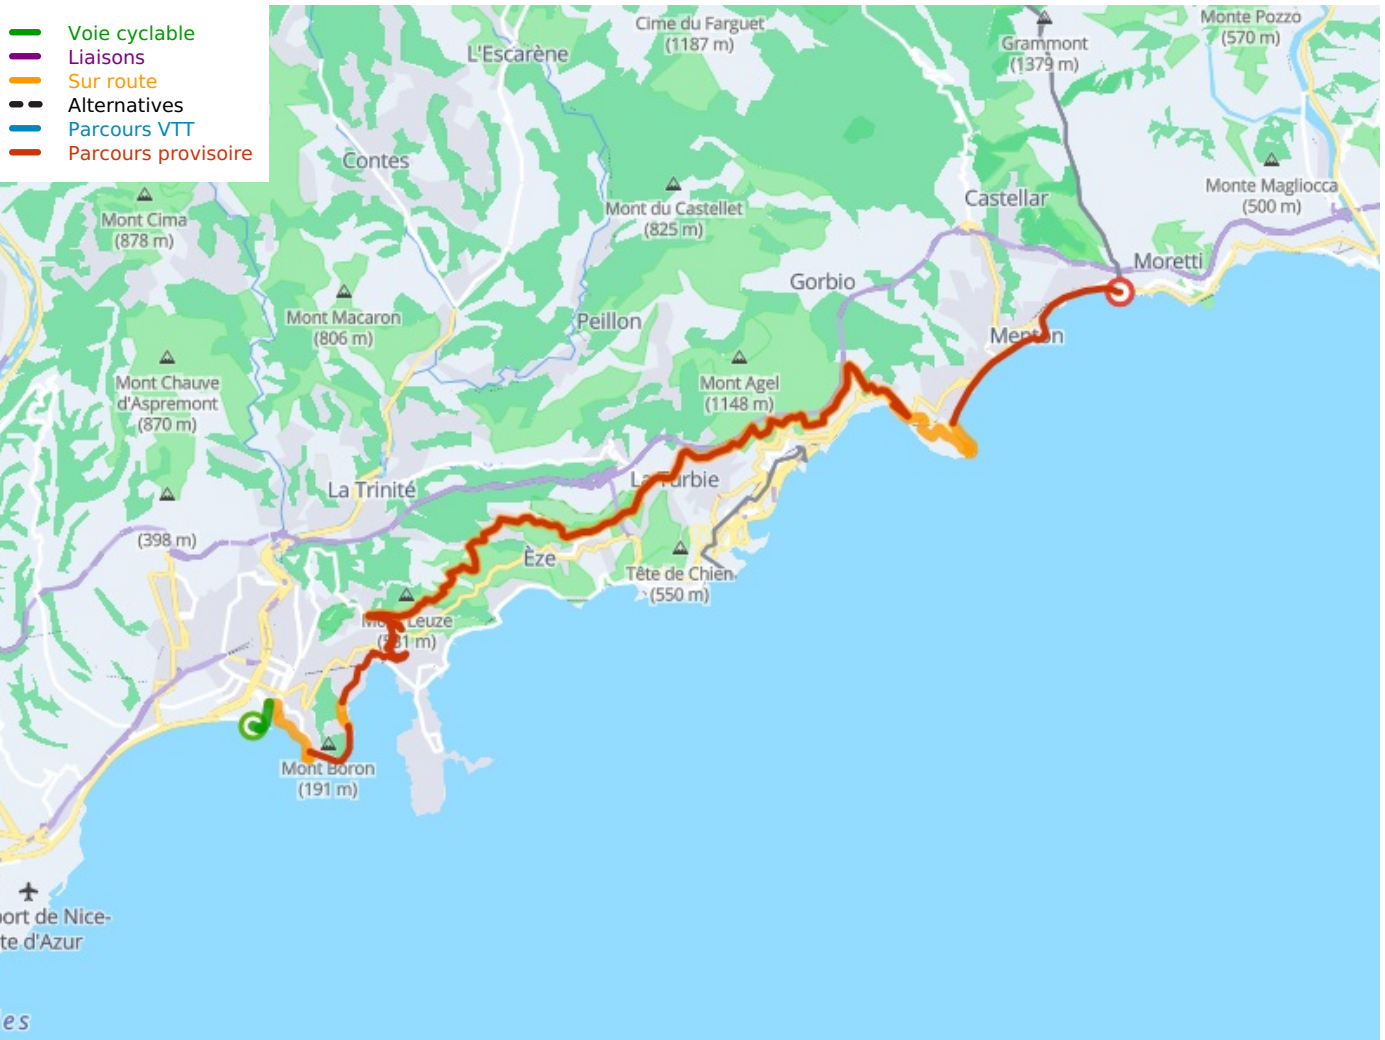

**Départ
Nice**

**Arrivée
Menton**