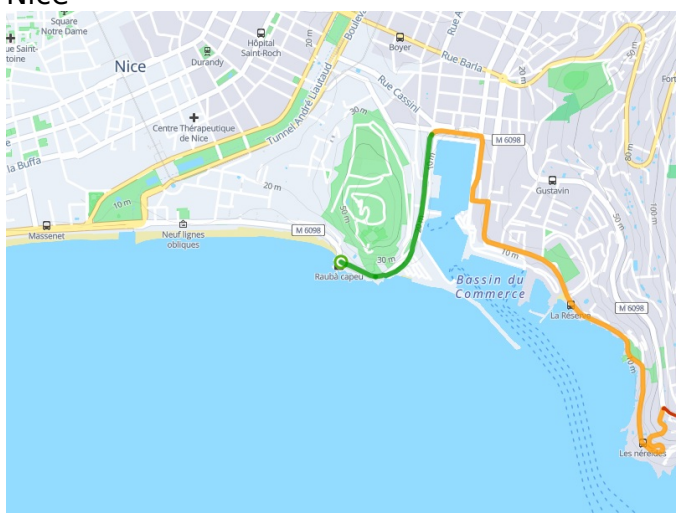

**Départ
Nice**